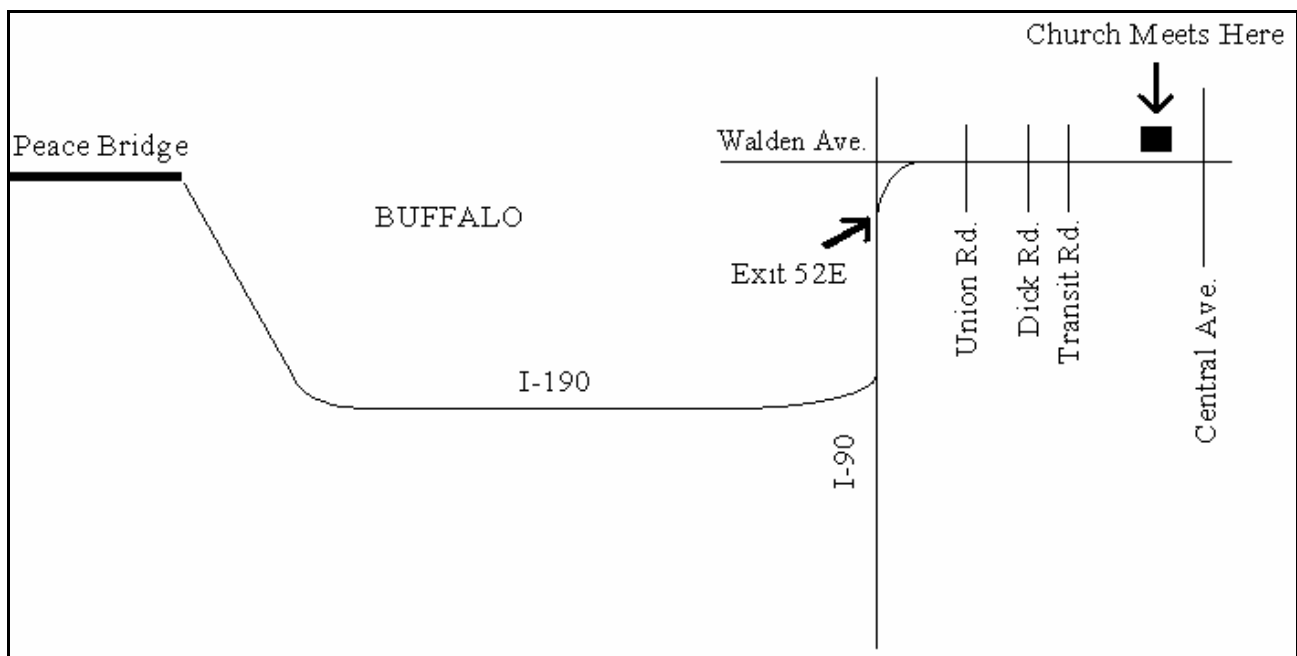

Directions To 3578 Walden Ave. from the Peace Bridge:

[Travel Time: 20 minutes]

1. Take **I-190 South** toward Downtown Buffalo/NYS Thruway
2. Travel approximately 7 miles and merge onto **I-90 EAST**
3. Travel approx. 3 miles to the Walden Ave. **Exit 52E**
4. Travel eastward on Walden Ave. (through the Union, Dick, and Transit Road intersections) a distance of approx. 5 miles.
5. The meeting place is on the **LEFT** *just before* the Central Ave. intersection
 - In a strip mall between a Chinese restaurant and a coffee shop
 - If you see Tim Hortons, you've gone too far!