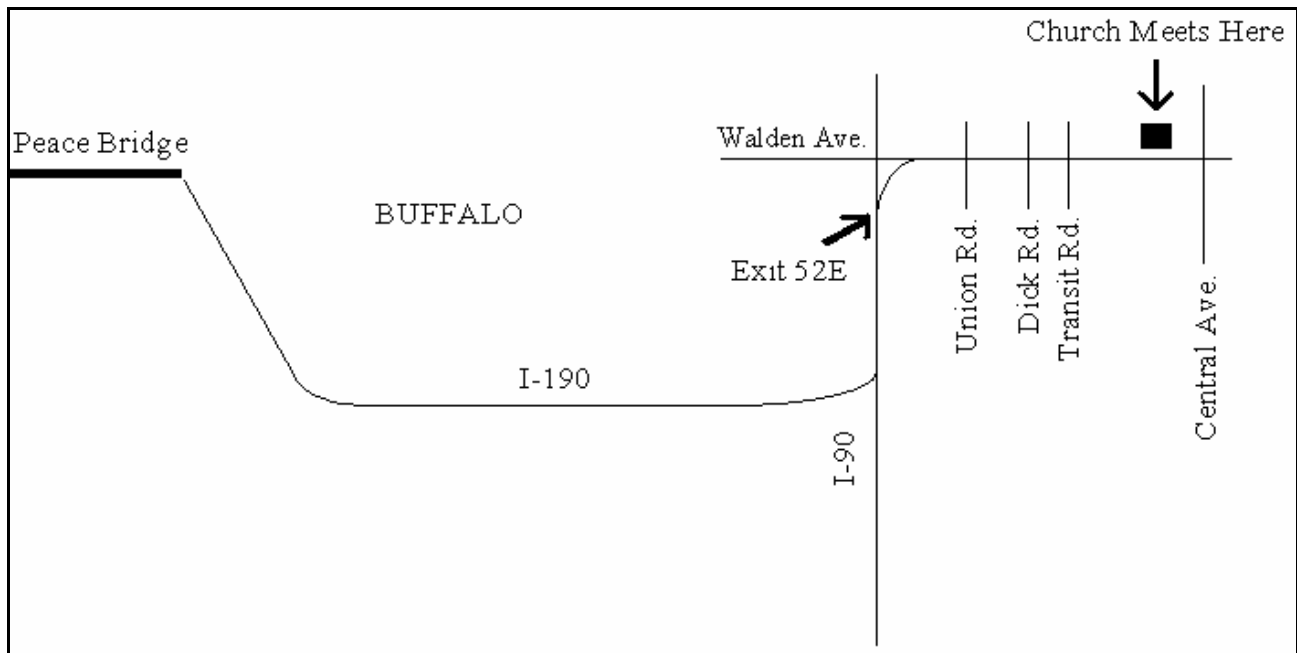

# Directions To 3578 Walden Ave. from the Peace Bridge:

[Travel Time: 20 minutes]

1. Take **I-190 South** toward Downtown Buffalo/NYS Thruway
2. Travel approximately 7 miles and merge onto **I-90 EAST**
3. Travel approx. 3 miles to the Walden Ave. **Exit 52E**
4. Travel eastward on Walden Ave. (through the Union, Dick, and Transit Road intersections) a distance of approx. 5 miles.
5. The meeting place is on the **LEFT** *just before* the Central Ave. intersection
  - In a strip mall between a Chinese restaurant and a coffee shop
  - If you see Tim Hortons, you've gone too far!